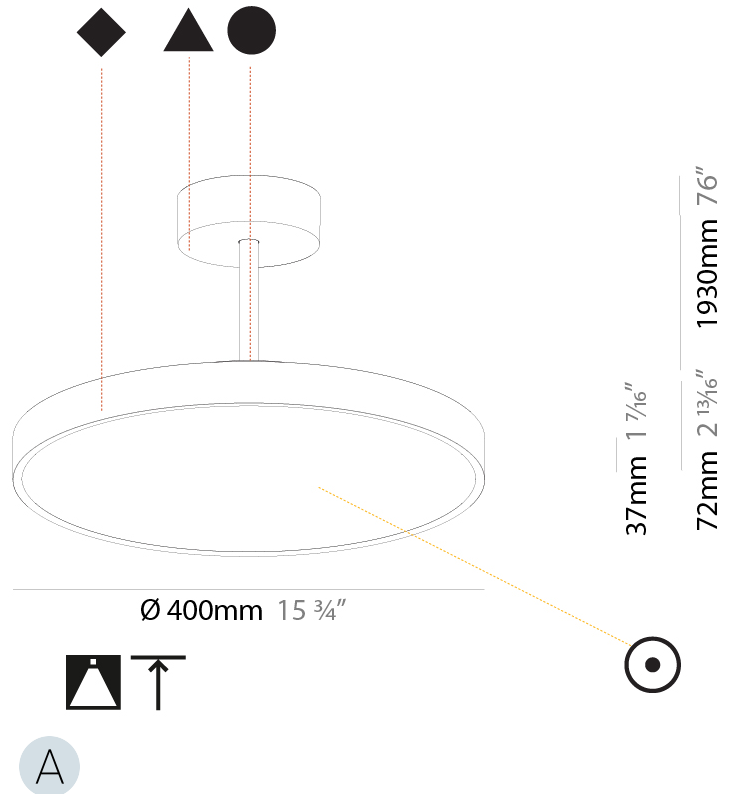

GENERAL

Series: Sign Diva Tube
Subseries: Sign Diva Tube
Partner: Prolicht
Division: Architectural
Installation: Suspension
Product Type: Pendant
Mounting Location: Ceiling
Light Distribution: Direct

PHYSICAL

Shape: Round
Diameter (mm): 400
Diameter (in): 15 3/4
Height (mm): 72
Height (in): 2 13/16
Max. Overall Height (mm): 2002
Max. Overall Height (in): 78 13/16
Weight (kg): 2.888
Weight (lbs): 6.366
Diffuser: PMMA - Opal / Micro-Prism / Sparkling Secret / Vintage Industrial
Fixture Finish: SSR / BKV / CWI / CRY / HAB / UFT / ITA / RUA / FTG / MYG / LOD / PUS / FRO / FUP / KIA / POP / BLS / SPG / MEY / GOH / CHC / COM / ABZ / JAG / OBR / MOS / ROR
Fixture Material: PMMA / Extruded Aluminum / Steel

ELECTRICAL

Lamp Type: LED (Zhaga Standard)
Input Wattage (W): 17
Total Output Wattage (W): 16
Dimming: Tri-Mode (Non-Dimming and Phase Dimming (120Vac only) and 0-10V Dimming)
Driver Included: Yes
Driver Location: Integrated
Driver Type: Constant Current - Universal
Driver Class: Class 2
Input Voltage (V): 120 - 277
Constant Current (MA): 500

LED

Color Temperature (*K): 2700 / 3000 / 3500 / 4000
Max. Delivered Lumen (lm): 1807 / 1943 / 1951 / 1991
Nominal Lumen (lm): 2250 / 2450 / 2430 / 2480
CRI: >90 CRI
Lamp Life (hrs): 50000

OPTICAL

RATINGS AND CERTIFICATIONS

Certified By: Certified for North American Standards
IP rating: IP20