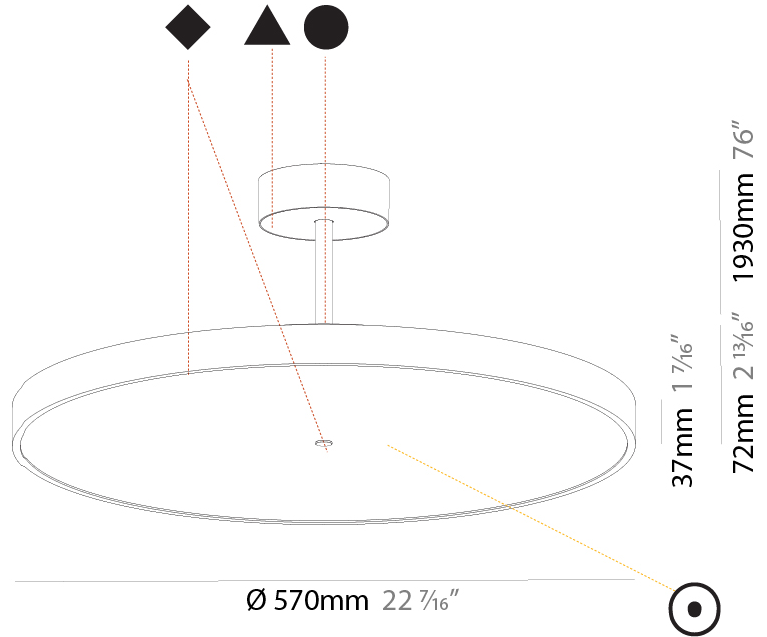

GENERAL

Series: Sign Diva Tube
Subseries: Sign Diva Tube
Partner: Prolicht
Division: Architectural
Installation: Suspension
Product Type: Pendant
Mounting Location: Ceiling
Light Distribution: Direct

PHYSICAL

Shape: Round
Diameter (mm): 570
Diameter (in): 22 7/16
Height (mm): 72
Height (in): 2 13/16
Max. Overall Height (mm): 2002
Max. Overall Height (in): 78 13/16
Weight (kg): 7.718
Weight (lbs): 17.015
Diffuser: PMMA - Opal / Micro-Prism / Sparkling Secret / Vintage Industrial
Fixture Finish: SSR / BKV / CWI / CRY / HAB / UFT / ITA / RUA / FTG / MYG / LOD / PUS / FRO / FUP / KIA / POP / BLS / SPG / MEY / GOH / CHC / COM / ABZ / JAG / OBR / MOS / ROR
Fixture Material: PMMA / Extruded Aluminum / Steel

ELECTRICAL

Lamp Type: LED (Zhaga Standard)
Input Wattage (W): 49
Total Output Wattage (W): 46.9
Dimming: Tri-Mode (Non-Dimming and Phase Dimming (120Vac only) and 0-10V Dimming)
Driver Included: Yes
Driver Location: Integrated
Driver Type: Constant Current - Universal
Driver Class: Class 2
Input Voltage (V): 120 - 277
Constant Current (MA): 350

LED

Color Temperature (*K): 2700 / 3000 / 3500 / 4000
Max. Delivered Lumen (lm): 4978 / 5337 / 5384 / 5494
Nominal Lumen (lm): 6199 / 6646 / 6705 / 6842
CRI: >90 CRI
Lamp Life (hrs): 50000

OPTICAL

RATINGS AND CERTIFICATIONS

Certified By: Certified for North American Standards
IP rating: IP20