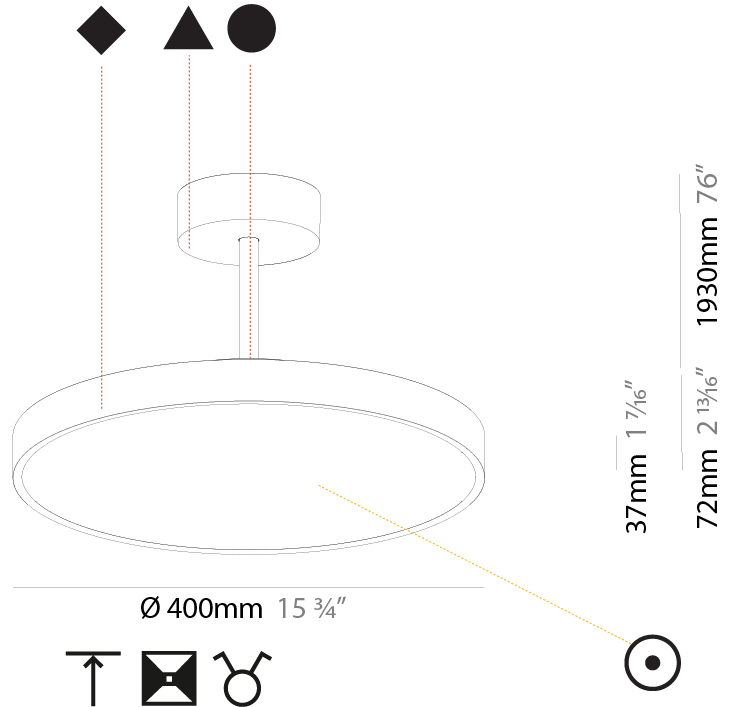

GENERAL

Series: Sign Diva Tube
Subseries: Sign Diva Tube
Partner: Prolicht
Division: Architectural
Installation: Suspension
Product Type: Pendant
Mounting Location: Ceiling
Light Distribution: Direct / Indirect

PHYSICAL

Shape: Round
Diameter (mm): 400
Diameter (in): 15 3/4
Height (mm): 72
Height (in): 2 13/16
Max. Overall Height (mm): 2002
Max. Overall Height (in): 78 13/16
Weight (kg): 3.314
Weight (lbs): 7.306
Diffuser: PMMA - Opal / Micro-Prism / Sparkling Secret / Vintage Industrial
Fixture Finish: SSR / BKV / CWI / CRY / HAB / UFT / ITA / RUA / FTG / MYG / LOD / PUS / FRO / FUP / KIA / POP / BLS / SPG / MEY / GOH / CHC / COM / ABZ / JAG / OBR / MOS / ROR
Fixture Material: PMMA / Extruded Aluminum / Steel

ELECTRICAL

Lamp Type: LED (Zhaga Standard)
Input Wattage (W): 30
Total Output Wattage (W): 27.8
Dimming: Tri-Mode (Non-Dimming and Phase Dimming (120Vac only) and 0-10V Dimming)
Driver Included: Yes
Driver Location: Integrated
Driver Type: Constant Current - Universal
Driver Class: Class 2
Input Voltage (V): 120 - 277
Constant Current (MA): 500 / 350

LED

Color Temperature (*K): 3000 / 3500 / 4000
Max. Delivered Lumen (lm): 3049 / 3019 / 3055 / 3117
Nominal Lumen (lm): 4182 / 4142 / 4189 / 4275
CRI: >90 CRI
Lamp Life (hrs): 50000

OPTICAL

RATINGS AND CERTIFICATIONS

Certified By: Certified for North American Standards
IP rating: IP20

A